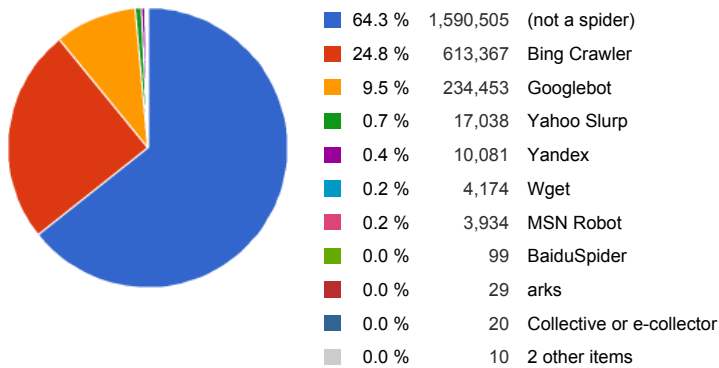

10	CCBot	9,525	0.4 %	158	263.09 M	8,600	763	16:35:12
	347 other items	60,544	2.4 %	4,599	2.86 G	47,752	-	7d 14:17:54
	Total	2,473,710	100.0 %	64,493	94.97 G	2,309,522	-	2y 177d 10:59:37

Row 1 - 10 of 357

Operating Systems

	Operating system	↓ Hits		Visitors	Size	Page views	Sessions	Session duration
1	unknown	1,339,679	54.2 %	10,647	66.10 G	1,283,220	36,937	2y 34d 08:48:46
2	Windows 7	486,957	19.7 %	19,729	5.71 G	460,711	28,719	63d 11:30:00
3	Macintosh	135,871	5.5 %	5,435	13.61 G	129,577	7,408	10d 09:42:58
4	Windows XP	77,406	3.1 %	5,516	2.20 G	68,131	6,746	10d 17:49:49
5	Win64	71,333	2.9 %	2,289	1.54 G	25,883	854	1d 01:44:09
6	Windows NT 6.3	68,665	2.8 %	3,910	731.36 M	65,643	4,639	5d 10:38:56
7	iPad/iPod OS	67,997	2.7 %	2,989	630.99 M	66,380	3,833	6d 18:15:39
8	Windows 2000	67,635	2.7 %	62	83.83 M	65,386	355	17:30:55
9	Linux	28,357	1.1 %	1,224	797.87 M	26,205	2,956	3d 02:55:17
10	Windows NT 6.2	22,420	0.9 %	1,933	507.33 M	21,014	2,198	1d 22:41:45
	130 other items	107,390	4.3 %	10,883	3.13 G	97,372	-	39d 09:21:23
	Total	2,473,710	100.0 %	64,617	94.97 G	2,309,522	-	2y 177d 10:59:37

Row 1 - 10 of 140

Spiders

Hits (descending)

	Spider	↓ Hits		Visitors	Size	Page views	Sessions	Session duration
1	(not a spider)	1,590,505	64.3 %	53,860	60.78 G	1,445,409	86,152	302d 02:58:50
2	Bing Crawler	613,367	24.8 %	149	26.19 G	608,880	800	160d 00:53:45
3	Googlebot	234,453	9.5 %	413	6.11 G	222,742	11,680	1y 27d 07:18:30
4	Yahoo Slurp	17,038	0.7 %	14	979.92 M	16,630	1,081	36d 08:40:45
5	Yandex	10,081	0.4 %	79	732.48 M	9,171	955	11d 20:40:19
6	Wget	4,174	0.2 %	17	115.85 M	4,160	61	05:19:02
7	MSN Robot	3,934	0.2 %	72	103.19 M	2,403	1,863	4d 05:04:08
8	BaiduSpider	99	0.0 %	46	1.28 M	74	74	03:47:17
9	arks	29	0.0 %	5	20.11 K	29	15	03:07:46
10	Collective or e-collector	20	0.0 %	7	646.26 K	20	10	01:09:13
	2 other items	10	0.0 %	4	127.54 K	4	-	00:00:02
	Total	2,473,710	100.0 %	54,666	94.97 G	2,309,522	-	2y 177d 10:59:37

Row 1 - 10 of 12

Date/times