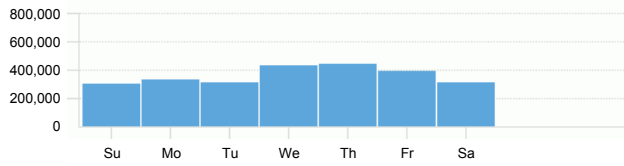

8	08/Oct/2014	113,783	2,921	7.35 G	109,728	3,559	29d 13:17:00
9	09/Oct/2014	99,677	2,609	2.83 G	93,763	3,420	29d 14:12:58
10	10/Oct/2014	83,630	2,303	2.11 G	80,705	3,167	25d 00:10:43
21 other items		1,753,079	50,900	57.65 G	1,634,336	-	1y 269d 07:22:04
Total		2,473,710	76,760	94.97 G	2,309,522	-	2y 177d 10:59:37

Row 1 - 10 of 31

Days of week Hits

↑ Day of week	Hits	Visitors	Size	Page views	Sessions	Session duration
1 Sunday	298,654	7,855	9.93 G	272,965	11,371	120d 06:55:43
2 Monday	324,849	9,971	10.35 G	270,592	14,243	121d 12:33:12
3 Tuesday	305,225	10,436	9.52 G	291,723	14,977	119d 22:22:34
4 Wednesday	428,300	12,451	18.78 G	410,359	18,120	151d 04:00:34
5 Thursday	431,036	11,850	20.42 G	410,703	17,712	150d 01:38:23
6 Friday	381,750	9,190	15.22 G	365,107	14,326	136d 03:27:08
7 Saturday	303,896	6,654	10.74 G	288,073	10,124	108d 08:02:03
Total	2,473,710	68,407	94.97 G	2,309,522	-	2y 177d 10:59:37

Row 1 - 7 of 7