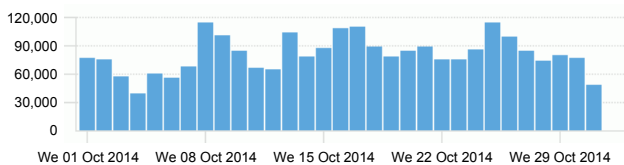

Row 1 - 10 of 12

Date/times

Hits

| ↑ Date/time | Hits | Visitors | Size | Page views | Sessions | Session duration |
|--------------|------------------|---------------|----------------|------------------|----------|-------------------------|
| 1 2014 | 2,473,710 | 54,356 | 94.97 G | 2,309,522 | 100,106 | 2y 177d 10:59:37 |
| Total | 2,473,710 | 54,356 | 94.97 G | 2,309,522 | - | 2y 177d 10:59:37 |

Row 1 - 1 of 1

Years

Hits

| ↑ Year | Hits | Visitors | Size | Page views | Sessions | Session duration |
|--------------|------------------|---------------|----------------|------------------|----------|-------------------------|
| 1 2014 | 2,473,710 | 54,356 | 94.97 G | 2,309,522 | 100,106 | 2y 177d 10:59:37 |
| Total | 2,473,710 | 54,356 | 94.97 G | 2,309,522 | - | 2y 177d 10:59:37 |

Row 1 - 1 of 1

Months

Hits

| ↑ Month | Hits | Visitors | Size | Page views | Sessions | Session duration |
|--------------|------------------|---------------|----------------|------------------|----------|-------------------------|
| 1 Oct/2014 | 2,473,710 | 54,356 | 94.97 G | 2,309,522 | 100,106 | 2y 177d 10:59:37 |
| Total | 2,473,710 | 54,356 | 94.97 G | 2,309,522 | - | 2y 177d 10:59:37 |

Row 1 - 1 of 1

Days

Hits

| ↑ Day | Hits | Visitors | Size | Page views | Sessions | Session duration |
|---------------|--------|----------|--------|------------|----------|------------------|
| 1 01/Oct/2014 | 75,107 | 2,727 | 2.45 G | 71,526 | 3,595 | 27d 23:38:08 |
| 2 02/Oct/2014 | 73,689 | 2,714 | 9.63 G | 69,825 | 3,558 | 28d 07:31:33 |
| 3 03/Oct/2014 | 56,622 | 2,316 | 5.21 G | 53,009 | 2,852 | 24d 23:35:52 |
| 4 04/Oct/2014 | 37,793 | 2,143 | 1.34 G | 34,385 | 2,580 | 24d 16:10:38 |
| 5 05/Oct/2014 | 59,360 | 2,389 | 1.93 G | 48,887 | 2,778 | 30d 13:54:53 |
| 6 06/Oct/2014 | 54,743 | 2,810 | 1.29 G | 50,997 | 3,370 | 27d 08:56:45 |
| 7 07/Oct/2014 | 66,227 | 2,928 | 3.18 G | 62,361 | 3,657 | 25d 02:09:03 |