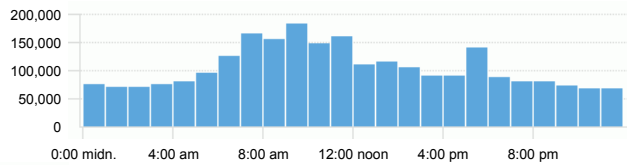

Hours of day Hits

↑ Hour of day	Hits	Visitors	Size	Page views	Sessions	Session duration
1 midnight - 1:00 AM	72,724	2,445	2.96 G	65,209	3,792	36d 13:30:45
2 1:00 AM - 2:00 AM	69,071	2,416	2.89 G	65,882	3,736	36d 06:15:31
3 2:00 AM - 3:00 AM	68,806	2,542	2.75 G	65,386	3,915	36d 20:38:16
4 3:00 AM - 4:00 AM	73,567	2,707	3.06 G	68,574	4,004	36d 09:35:04
5 4:00 AM - 5:00 AM	78,642	2,854	2.82 G	74,059	4,135	34d 08:45:50
6 5:00 AM - 6:00 AM	92,567	3,461	2.81 G	87,981	4,810	36d 15:10:03
7 6:00 AM - 7:00 AM	123,534	4,008	3.09 G	117,700	5,597	38d 13:05:37
8 7:00 AM - 8:00 AM	164,165	4,353	3.81 G	157,327	5,999	40d 02:53:45
9 8:00 AM - 9:00 AM	153,213	4,628	5.26 G	146,006	6,265	40d 20:40:04
10 9:00 AM - 10:00 AM	180,722	4,608	3.57 G	137,800	6,355	42d 01:44:28
11 10:00 AM - 11:00 AM	146,076	4,653	3.58 G	139,890	6,287	42d 01:10:31
12 11:00 AM - noon	157,906	4,625	3.31 G	147,172	6,267	43d 00:33:32
13 noon - 1:00 PM	110,000	4,415	3.56 G	104,954	5,957	40d 04:06:22
14 1:00 PM - 2:00 PM	113,885	4,252	5.42 G	108,203	5,769	39d 17:07:03
15 2:00 PM - 3:00 PM	102,586	3,909	4.87 G	97,512	5,234	38d 16:04:49
16 3:00 PM - 4:00 PM	88,139	3,594	7.38 G	83,823	4,919	37d 21:20:06
17 4:00 PM - 5:00 PM	89,416	3,536	5.22 G	85,069	4,902	37d 16:09:58
18 5:00 PM - 6:00 PM	139,056	3,444	2.93 G	132,303	4,747	36d 05:31:57
19 6:00 PM - 7:00 PM	85,300	2,200	1.55 G	81,000	4,200	35d 21:00:00