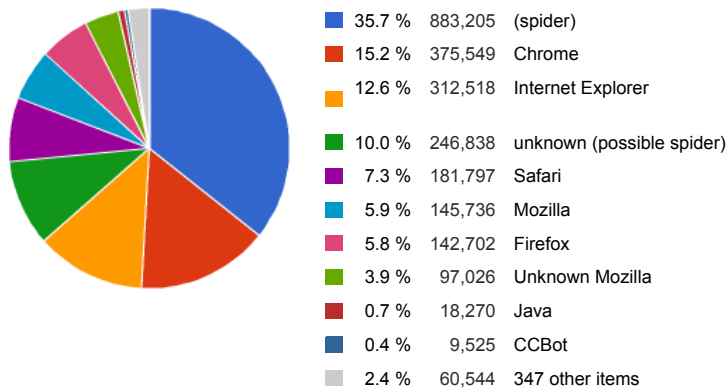

Single-page Summary 01/Oct/2014 – 31/Oct/2014, 31 days

Overview

| | | Avg/day |
|------------------|------------------|--------------|
| Hits | 2,473,710 | 79,797 |
| Visitors | 54,356 | 1,753 |
| Size | 94.97 G | 3.06 G |
| Page views | 2,309,522 | 74,500 |
| Sessions | 100,106 | 3,229 |
| Session duration | 2y 177d 10:59:37 | 29d 06:32:53 |

File types

Hits (descending)

| File type | ↓ Hits | Visitors | Size | Page views | Sessions | Session duration |
|--------------|--------------------------|---------------|----------------|------------------|----------|-------------------------|
| 1 (empty) | 2,473,710 100.0 % | 54,356 | 94.97 G | 2,309,522 | 100,106 | 2y 177d 10:59:37 |
| Total | 2,473,710 100.0 % | 54,356 | 94.97 G | 2,309,522 | - | 2y 177d 10:59:37 |

Row 1 - 1 of 1

Web Browsers

Hits (descending)

| Web browser | ↓ Hits | Visitors | Size | Page views | Sessions | Session duration |
|-----------------------------|----------------|----------|---------|------------|----------|------------------|
| 1 (spider) | 883,205 35.7 % | 805 | 34.19 G | 864,113 | 16,542 | 1y 240d 08:00:47 |
| 2 Chrome | 375,549 15.2 % | 20,554 | 14.27 G | 354,196 | 24,630 | 30d 11:52:29 |
| 3 Internet Explorer | 312,518 12.6 % | 6,457 | 3.31 G | 259,454 | 11,173 | 19d 11:47:10 |
| 4 unknown (possible spider) | 246,838 10.0 % | 5,957 | 26.48 G | 227,013 | 10,702 | 116d 03:30:03 |
| 5 Safari | 181,797 7.3 % | 10,325 | 2.21 G | 177,255 | 12,939 | 15d 07:22:24 |
| 6 Mozilla | 145,736 5.9 % | 5,279 | 1.17 G | 139,200 | 6,230 | 9d 09:29:06 |
| 7 Firefox | 142,702 5.8 % | 8,533 | 6.55 G | 130,872 | 14,001 | 40d 03:50:39 |
| 8 Unknown Mozilla | 97,026 3.9 % | 1,737 | 1.86 G | 82,942 | 5,953 | 49d 03:07:53 |
| 9 Java | 18,270 0.7 % | 89 | 1.79 G | 18,125 | 868 | 13d 17:06:00 |