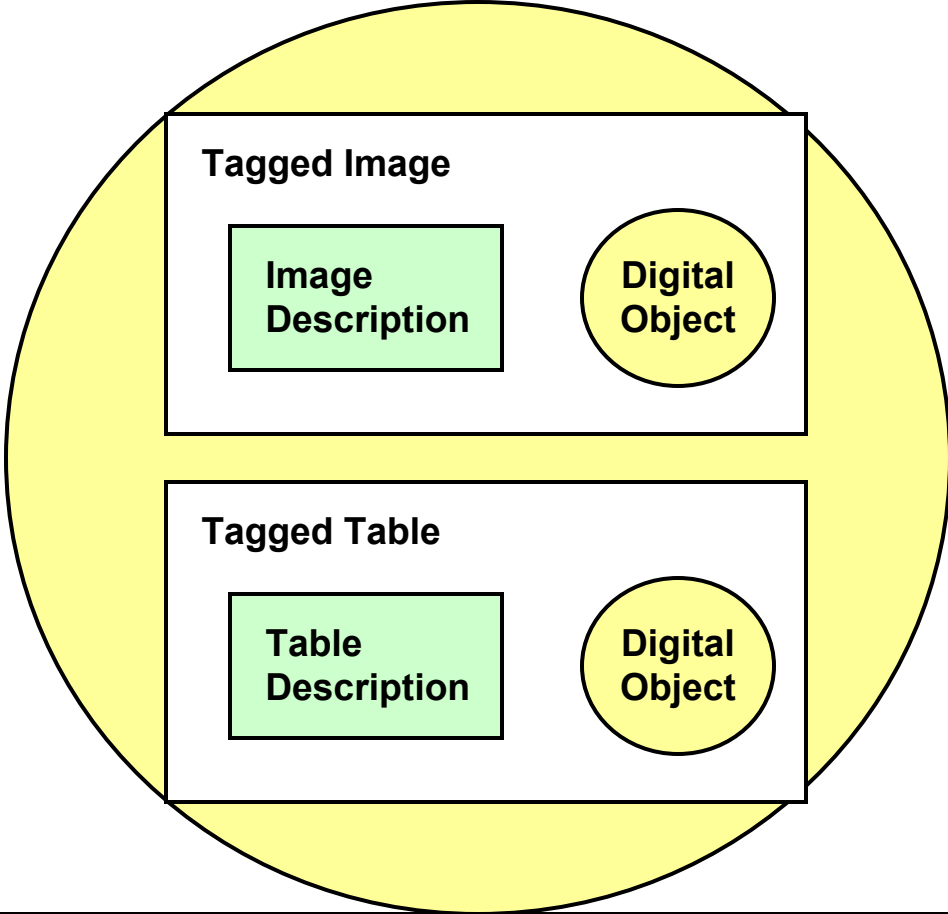

Tagged Objects, Identifiables, Products, and Sets

Some Definitions

Tagged Object – An Object Description and an associated Object.

Object Description – The information that maps an Object into more meaningful concepts. – E.g. Image, Table, Mission

Tagged Mission Description

where the Object is a Tagged Mission

Yet another type of Tagged Object

Tagged Set {Tagged Image, Tagged Table}

where Object = Heterogeneous Set

Product (Identifiable)

Identification information and an associated Tagged_Object

Simple Image

Complex Image Product - 1 (Identifiable)

Product <Unique_Id>

Tagged Heterogeneous Set

Description of Heterogeneous Set

Complex Image Product – 2 (Identifiable)

Product <Unique_Id>

Tagged Heterogeneous Set

Description of
Heterogeneous
Set

Tagged Image

Image
Description

Digital
Object

Tagged Map Projection

Map_Proj
Description

Concept
Object

Document Set Product (Identifiable)