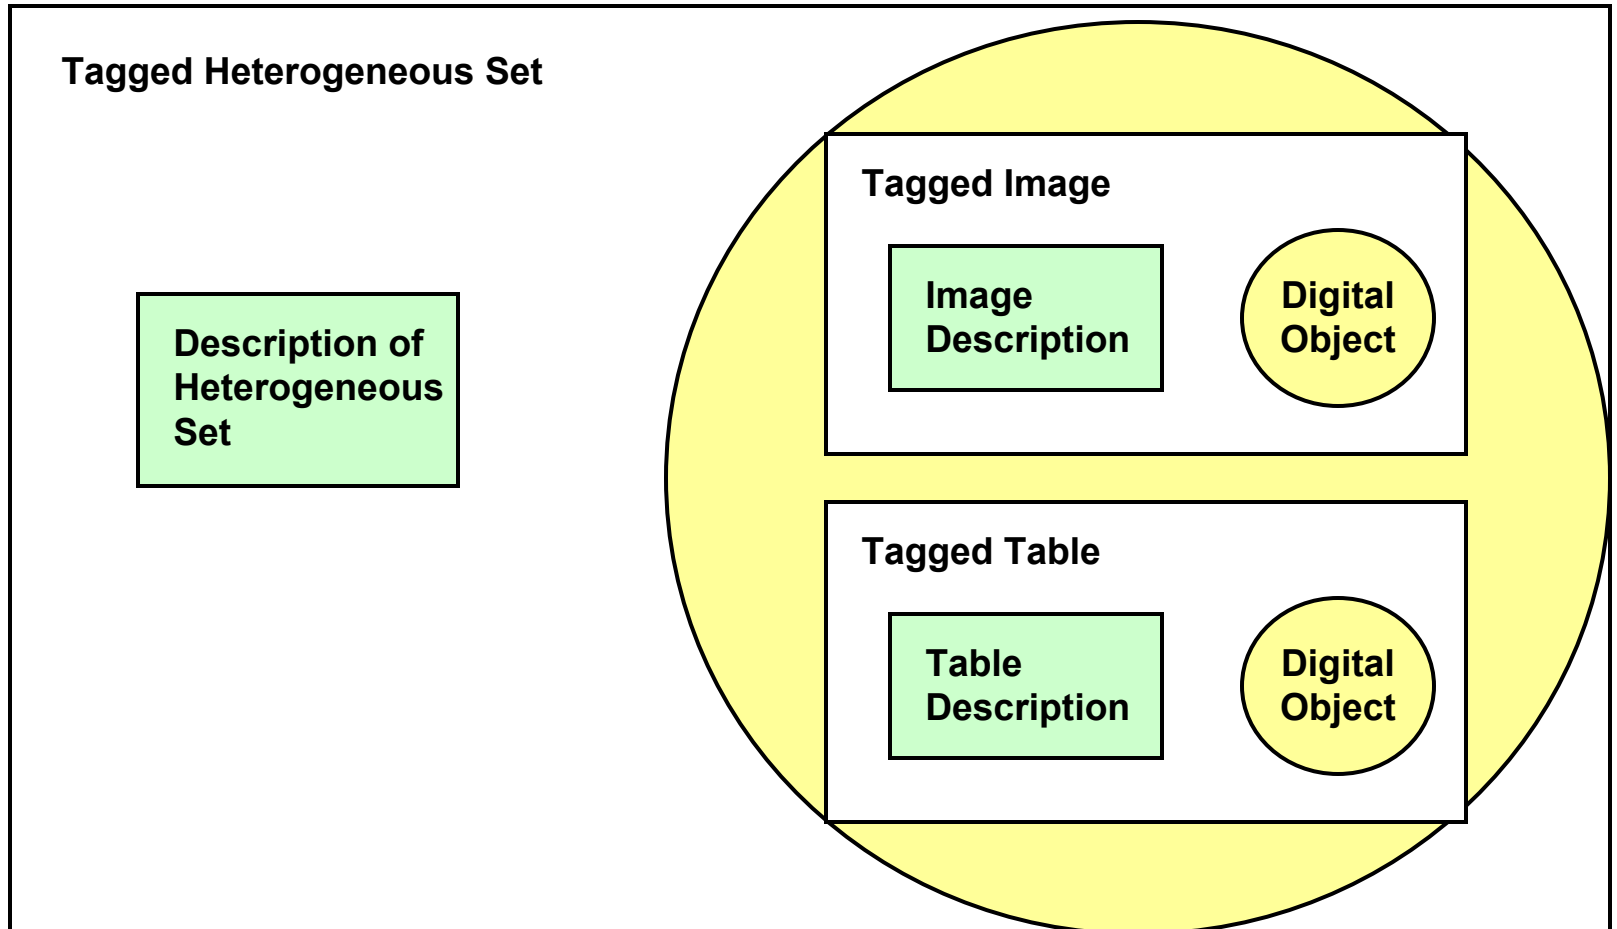

Tagged Objects, Identifiables, Products, and Sets

Some Definitions

Tagged Object – An Object Description and an associated Object.

Object Description – The information that maps an Object into more meaningful concepts. – E.g. Image, Table, Mission

Homogeneous Set – all things must be of the same type

Heterogeneous Set - things can be of many types

Three types of Tagged Objects

E.g. Image or Table

E.g. Spacecraft or Moon Rock

E.g. Mission or Node

Another type of Tagged Object (Nested)

Tagged Mission Description

where the Object is a Tagged Mission

Yet another type of Tagged Object

Tagged Set {Tagged Image, Tagged Table}

where Object = Heterogeneous Set

Product (Identifiable)

Identification information and an associated Tagged_Object

Simple Image

Complex Image Product - 1 (Identifiable)

Product <Unique_Id>

Tagged Heterogeneous Set

Description of Heterogeneous Set

Complex Image Product – 2 (Identifiable)

Product <Unique_Id>

Tagged Heterogeneous Set