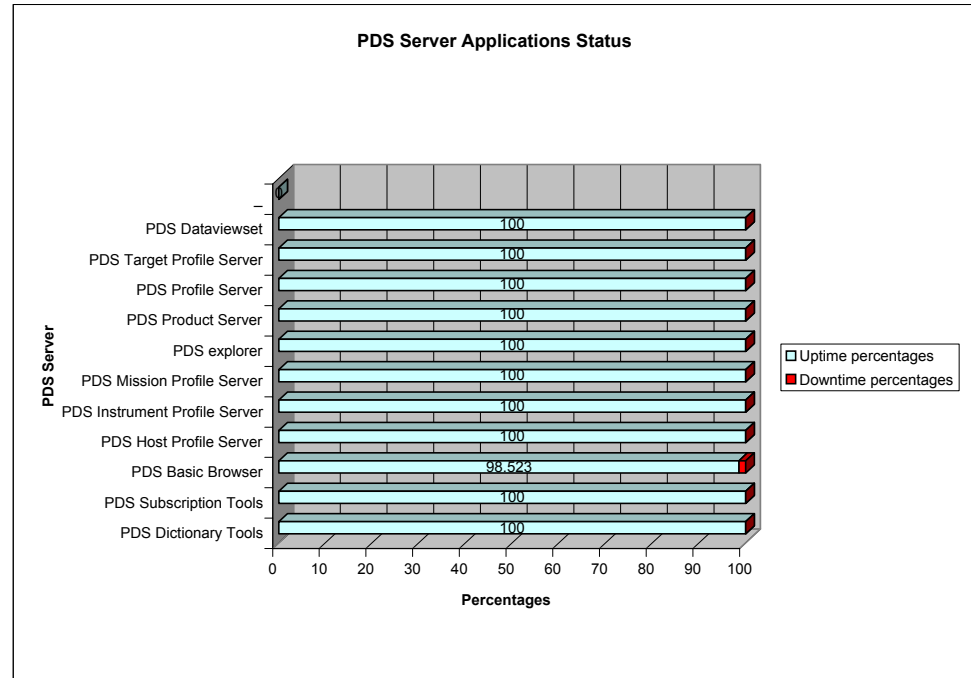

Feb 08 PDS servers Application status report

Day=29

	Uptime percentages	Downtime percentages
PDS Dictionary Tools	100	0
PDS Subscription Tools	100	0
PDS Basic Browser	98.523	1.477
PDS Host Profile Server	100	0
PDS Instrument Profile Server	100	0
PDS Mission Profile Server	100	0
PDS explorer	100	0
PDS Product Server	100	0
PDS Profile Server	100	0
PDS Target Profile Server	100	0
PDS Dataviewset	100	0
-	0	0