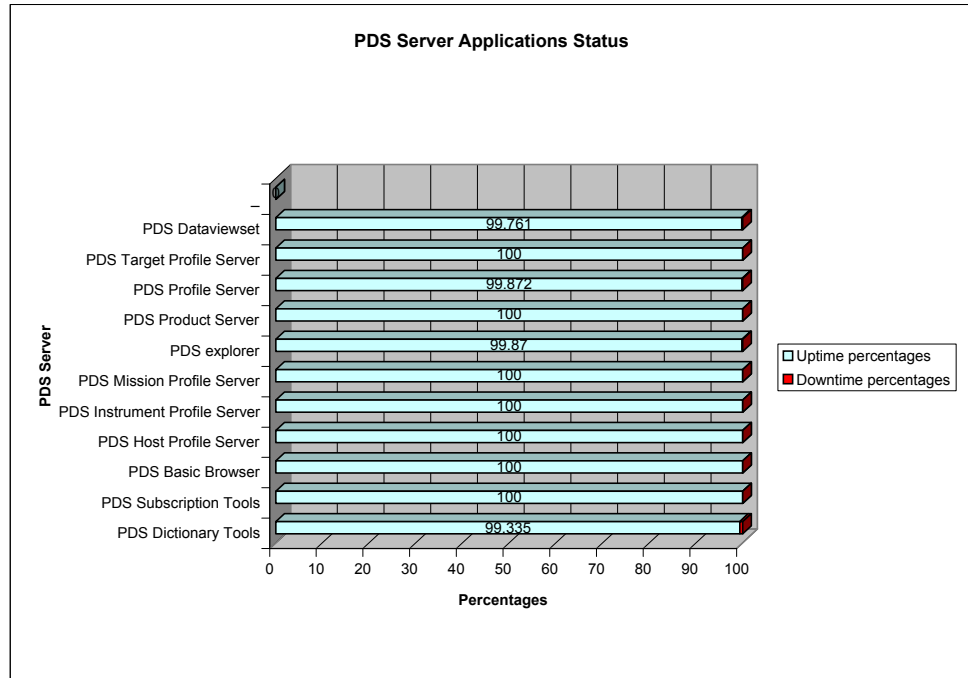

Nov 07 PDS servers Application status report

Day=31

	Uptime percentages	Downtime percentages
PDS Dictionary Tools	99.335	0.665
PDS Subscription Tools	100	0
PDS Basic Browser	100	0
PDS Host Profile Server	100	0
PDS Instrument Profile Server	100	0
PDS Mission Profile Server	100	0
PDS explorer	99.87	0.13
PDS Product Server	100	0
PDS Profile Server	99.872	0.128
PDS Target Profile Server	100	0
PDS Dataviewset	99.761	0.239
-	0	0