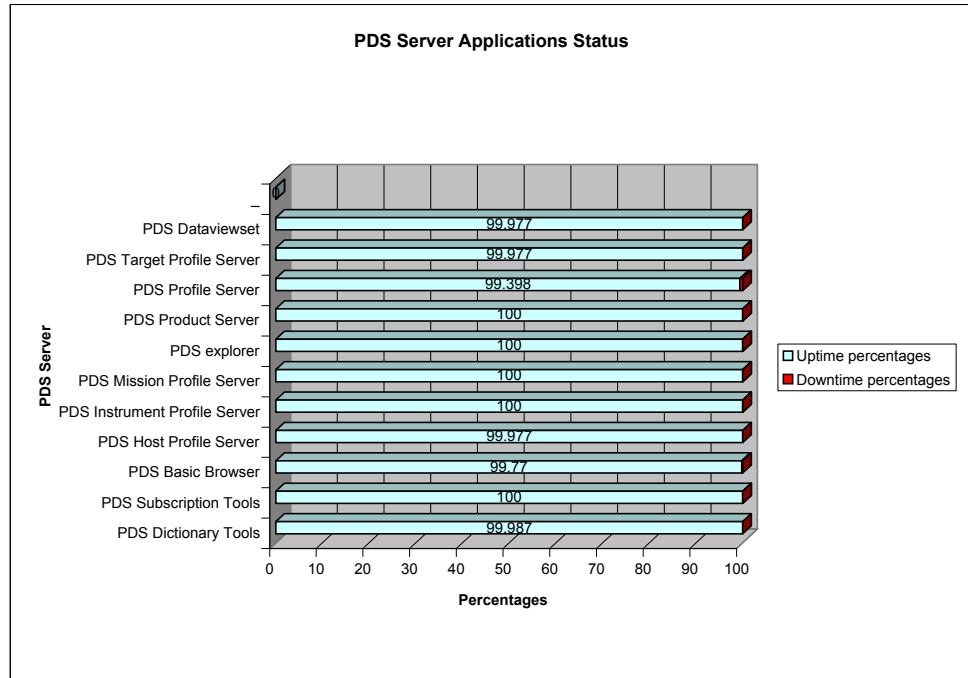

Nov 07 PDS servers Application status report

Day=30

	Uptime percentages	Downtime percentages
PDS Dictionary Tools	99.987	0.013
PDS Subscription Tools	100	0
PDS Basic Browser	99.77	0.23
PDS Host Profile Server	99.977	0.023
PDS Instrument Profile Server	100	0
PDS Mission Profile Server	100	0
PDS explorer	100	0
PDS Product Server	100	0
PDS Profile Server	99.398	0.602
PDS Target Profile Server	99.977	0.023
PDS Dataviewset	99.977	0.023
-	0	0