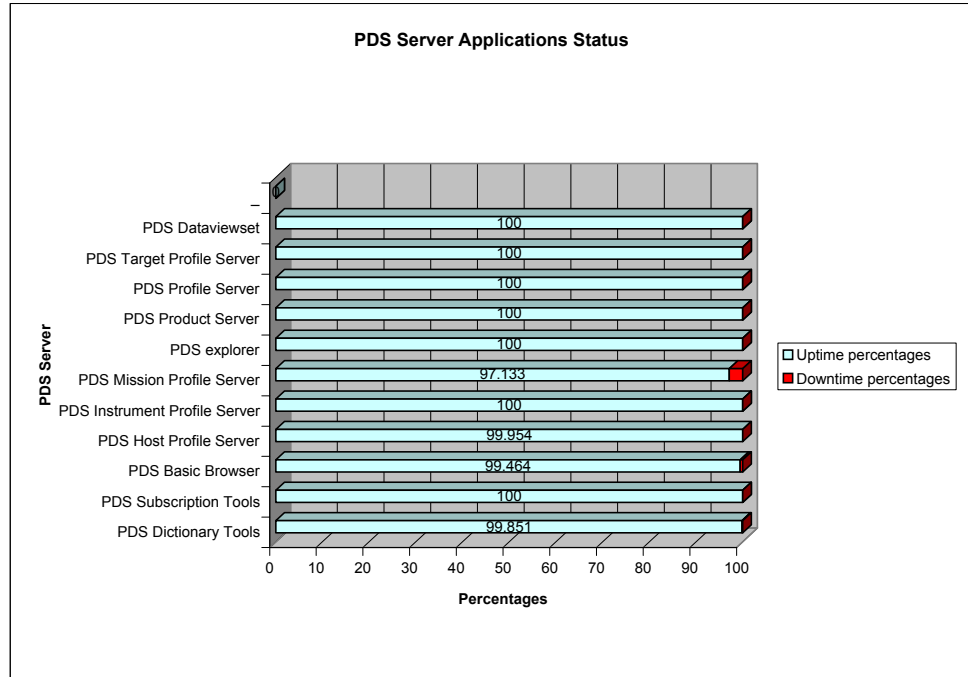

October 07 PDS servers Application status report

Day=30

	Uptime percentages	Downtime percentages
PDS Dictionary Tools	99.851	0.149
PDS Subscription Tools	100	0
PDS Basic Browser	99.464	0.536
PDS Host Profile Server	99.954	0.046
PDS Instrument Profile Server	100	0
PDS Mission Profile Server	97.133	2.867
PDS explorer	100	0
PDS Product Server	100	0
PDS Profile Server	100	0
PDS Target Profile Server	100	0
PDS Dataviewset	100	0
-	0	0