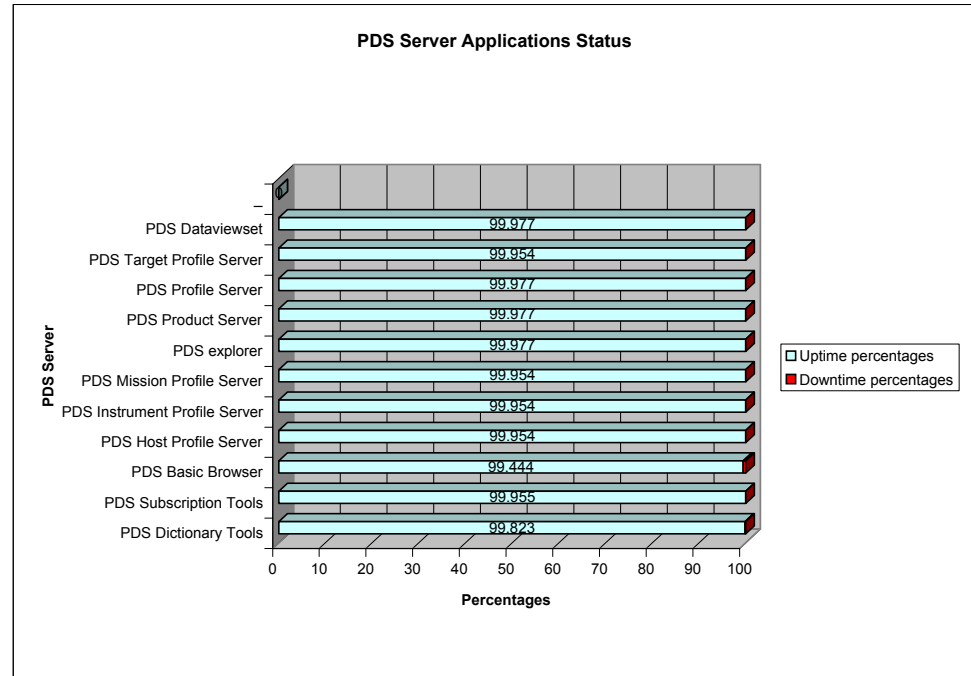

September 07 PDS servers Application status report

Day=30

	Uptime percentages	Downtime percentages
PDS Dictionary Tools	99.823	0.177
PDS Subscription Tools	99.955	0.045
PDS Basic Browser	99.444	0.556
PDS Host Profile Server	99.954	0.046
PDS Instrument Profile Server	99.954	0.046
PDS Mission Profile Server	99.954	0.046
PDS explorer	99.977	0.023
PDS Product Server	99.977	0.023
PDS Profile Server	99.977	0.023
PDS Target Profile Server	99.954	0.046
PDS Dataviewset	99.977	0.023
-	0	0