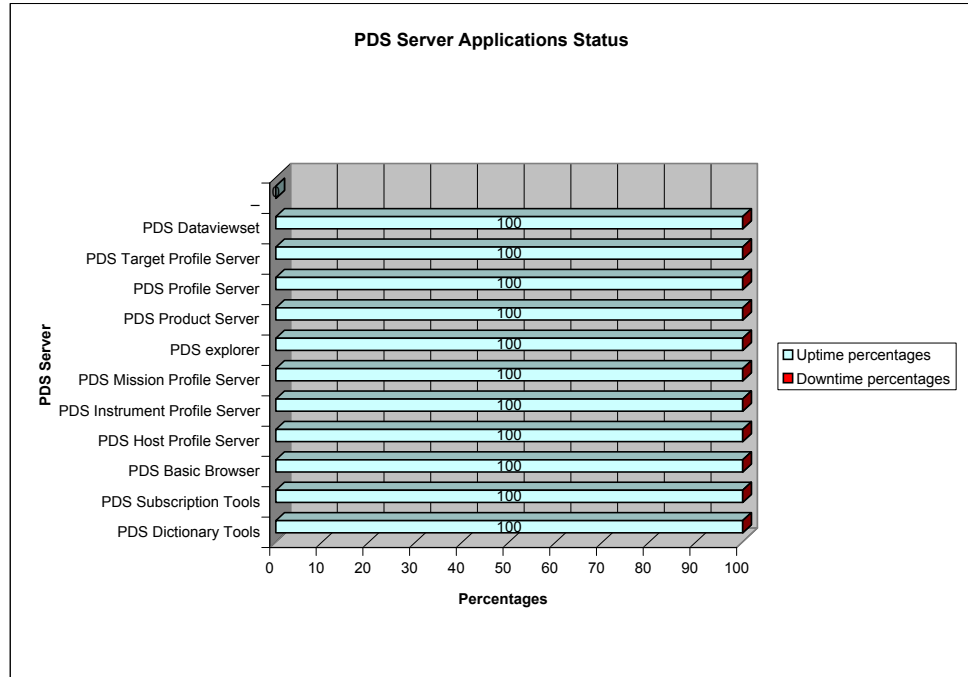

August 07 PDS servers Application status report

Day=31

	Uptime percentages	Downtime percentages
PDS Dictionary Tools	100	0
PDS Subscription Tools	100	0
PDS Basic Browser	100	0
PDS Host Profile Server	100	0
PDS Instrument Profile Server	100	0
PDS Mission Profile Server	100	0
PDS explorer	100	0
PDS Product Server	100	0
PDS Profile Server	100	0
PDS Target Profile Server	100	0
PDS Dataviewset	100	0
-	0	0

August 07 PDS servers status report

	Uptime percentages	Downtime percentages
Starbrite (Webapps)	100	0
Starbeam (Webpage)	100	0
Starbase (Archive)	100	0
Starsyb (Database)	100	0
Mirbrite	73.791	26.209
Mirbpdbs	73.791	26.209