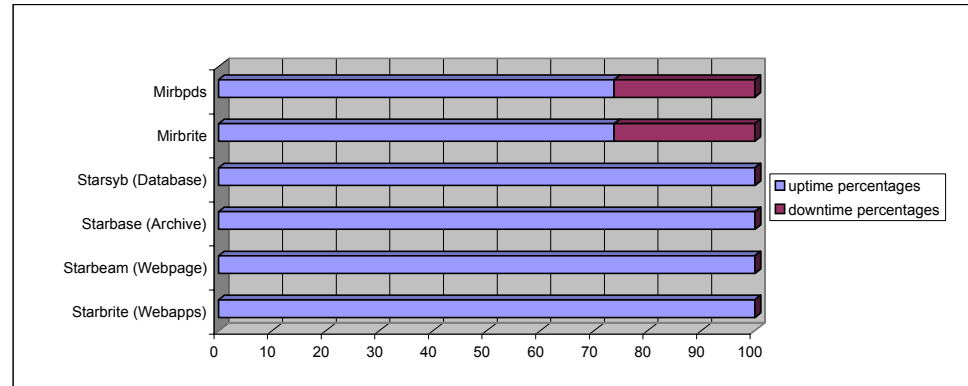

August 07 PDS servers status report

	Uptime percentages	Downtime percentages
Starbrite (Webapps)	100	0
Starbeam (Webpage)	100	0
Starbase (Archive)	100	0
Starsyb (Database)	100	0
Mirbrite	73.791	26.209
Mirbpdbs	73.791	26.209