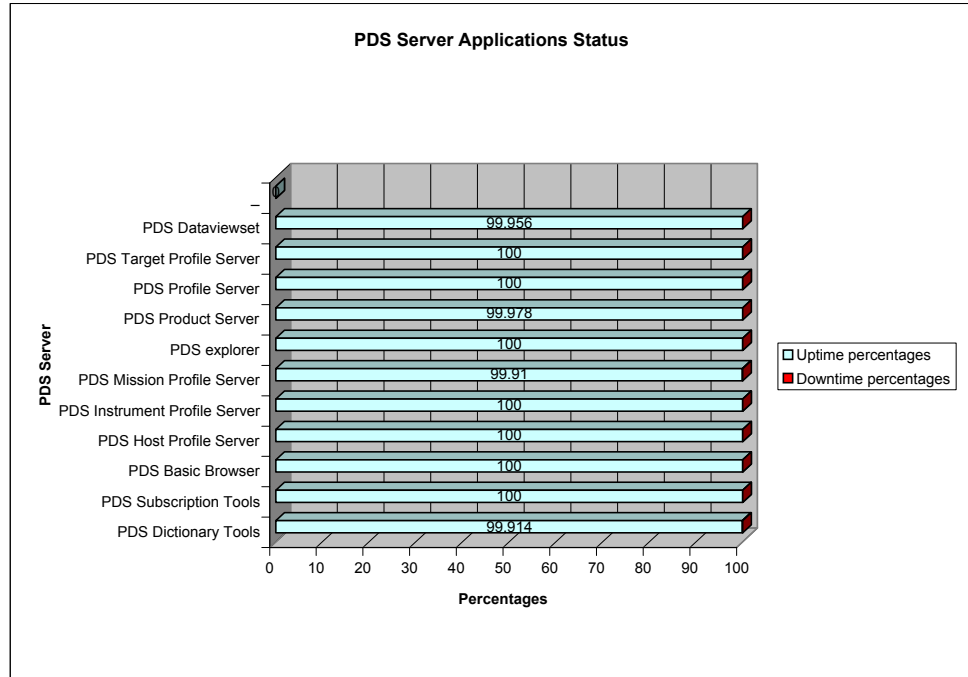

July 07 PDS servers Application status report

Day=31

	Uptime percentages	Downtime percentages
PDS Dictionary Tools	99.914	0.086
PDS Subscription Tools	100	0
PDS Basic Browser	100	0
PDS Host Profile Server	100	0
PDS Instrument Profile Server	100	0
PDS Mission Profile Server	99.91	0.09
PDS explorer	100	0
PDS Product Server	99.978	0.022
PDS Profile Server	100	0
PDS Target Profile Server	100	0
PDS Dataviewset	99.956	0.044
-	0	0