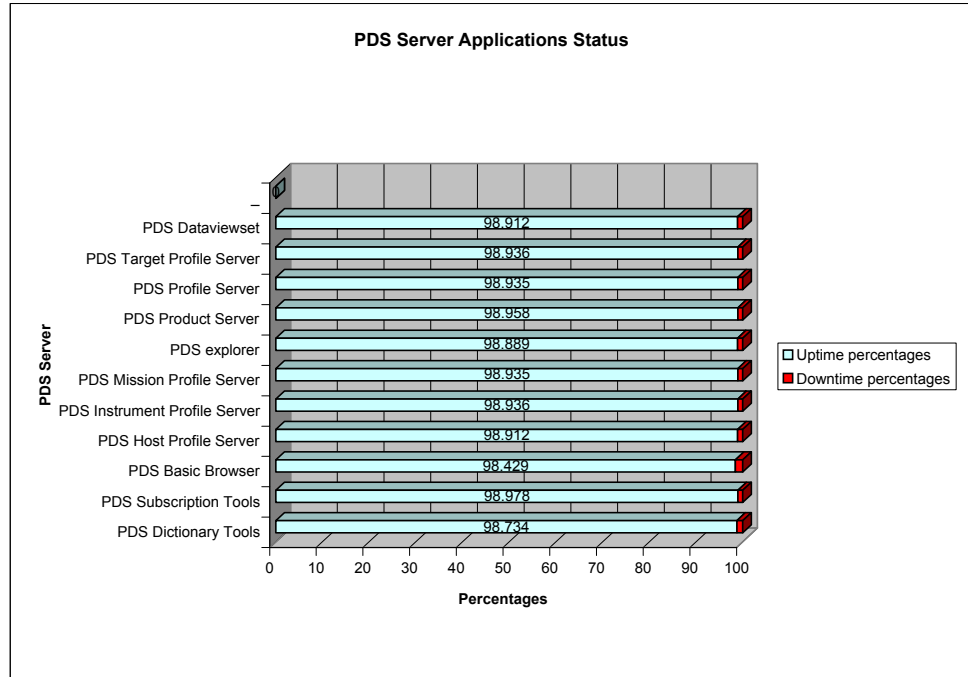

June 07 PDS servers Application status report

Day=30

	Uptime percentages	Downtime percentages
PDS Dictionary Tools	98.734	1.266
PDS Subscription Tools	98.978	1.022
PDS Basic Browser	98.429	1.571
PDS Host Profile Server	98.912	1.088
PDS Instrument Profile Server	98.936	1.064
PDS Mission Profile Server	98.935	1.065
PDS explorer	98.889	1.111
PDS Product Server	98.958	1.042
PDS Profile Server	98.935	1.065
PDS Target Profile Server	98.936	1.064
PDS Dataviewset	98.912	1.088
-	0	0

****JPL power failure on June 23rd ****

June 07 PDS servers status report

	Uptime percentages	Downtime percentages
Starbrite (Webapps)	98.935	1.065
Starbeam (Webpage)	99.174	0.836
Starbase (Archive)	98.936	1.064
Starsyb (Database)	98.912	1.088
Mirbrite	99.769	0.231
Mirbpds	99.773	0.227