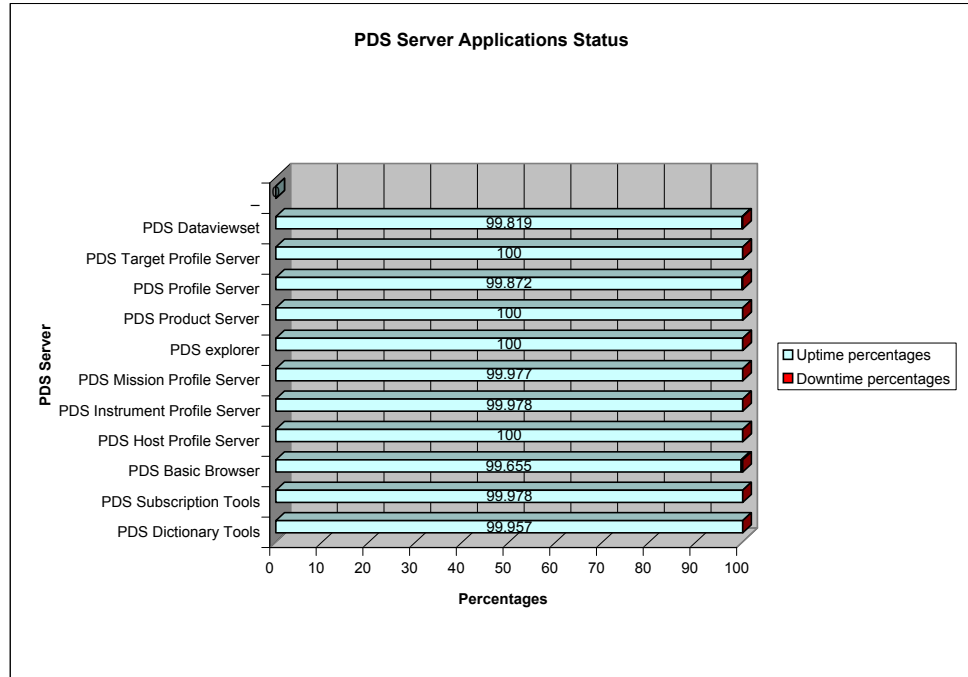

May 07 PDS servers Application status report

Day=31

	Uptime percentages	Downtime percentages
PDS Dictionary Tools	99.957	0.043
PDS Subscription Tools	99.978	0.022
PDS Basic Browser	99.655	0.345
PDS Host Profile Server	100	0
PDS Instrument Profile Server	99.978	0.022
PDS Mission Profile Server	99.977	0.023
PDS explorer	100	0
PDS Product Server	100	0
PDS Profile Server	99.872	0.128
PDS Target Profile Server	100	0
PDS Dataviewset	99.819	0.181
-	0	0