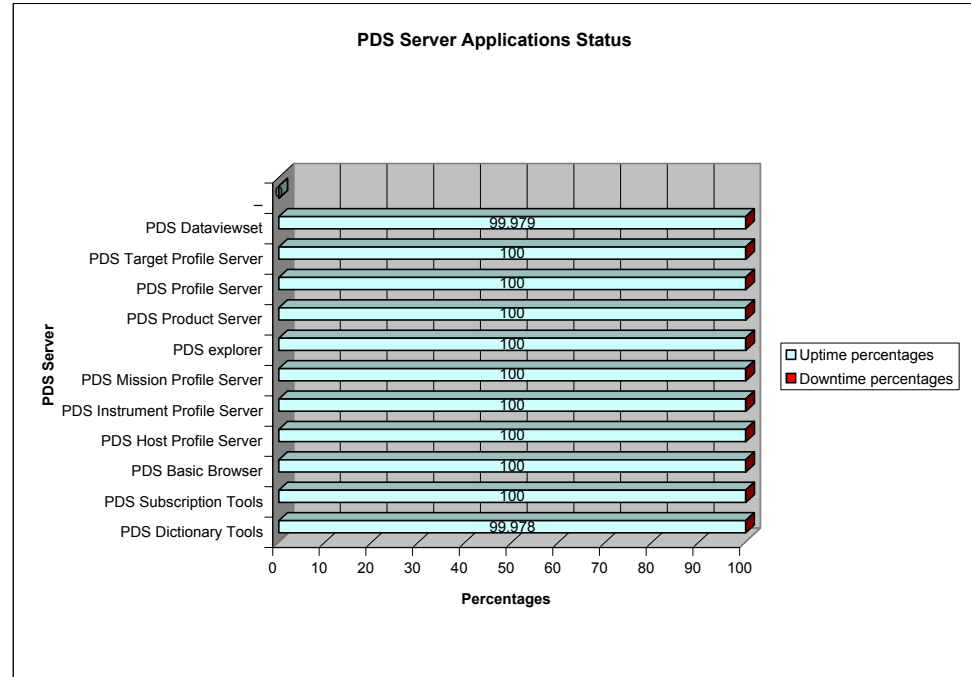

March 07 PDS servers Application status report

Day=31

	Uptime percentages	Downtime percentages
PDS Dictionary Tools	99.978	0.022
PDS Subscription Tools	100	0
PDS Basic Browser	100	0
PDS Host Profile Server	100	0
PDS Instrument Profile Server	100	0
PDS Mission Profile Server	100	0
PDS explorer	100	0
PDS Product Server	100	0
PDS Profile Server	100	0
PDS Target Profile Server	100	0
PDS Dataviewset	99.979	0.021
-	0	0