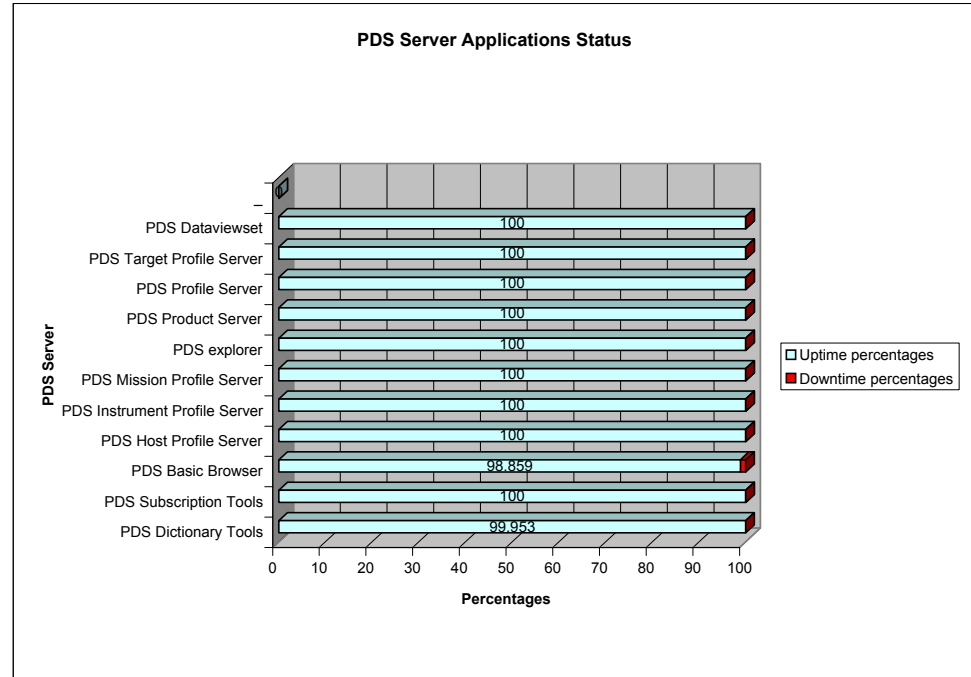

**Feb 07 PDS servers Application status report**

Day=28

	Uptime percentages	Downtime percentages
PDS Dictionary Tools	99.953	0.047
PDS Subscription Tools	100	0
PDS Basic Browser	98.859	1.141
PDS Host Profile Server	100	0
PDS Instrument Profile Server	100	0
PDS Mission Profile Server	100	0
PDS explorer	100	0
PDS Product Server	100	0
PDS Profile Server	100	0
PDS Target Profile Server	100	0
PDS Dataviewset	100	0
-	0	0