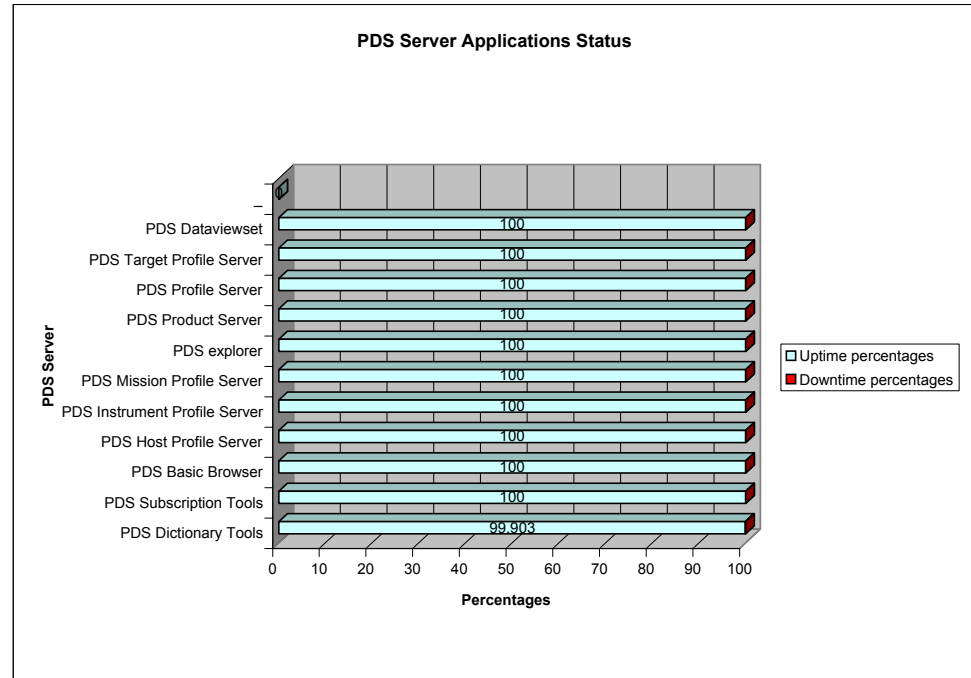

Jan 07 PDS servers Application status report

Day=31

	Uptime percentages	Downtime percentages
PDS Dictionary Tools	99.903	0.097
PDS Subscription Tools	100	0
PDS Basic Browser	100	0
PDS Host Profile Server	100	0
PDS Instrument Profile Server	100	0
PDS Mission Profile Server	100	0
PDS explorer	100	0
PDS Product Server	100	0
PDS Profile Server	100	0
PDS Target Profile Server	100	0
PDS Dataviewset	100	0
-	0	0