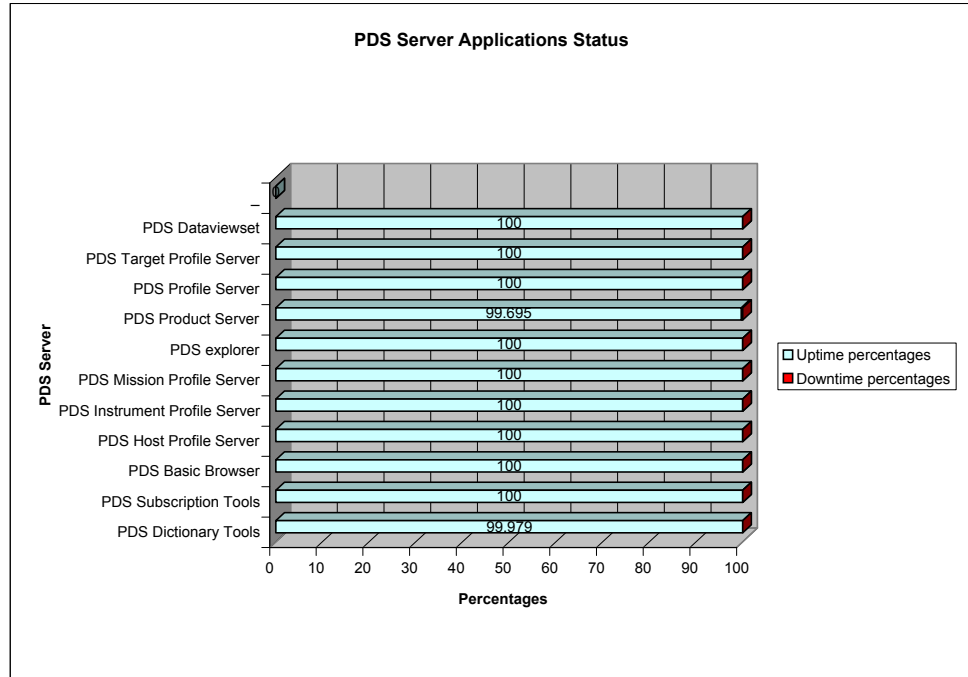

Dec 06 PDS servers Application status report

Day=31

	Uptime percentages	Downtime percentages
PDS Dictionary Tools	99.979	0.021
PDS Subscription Tools	100	0
PDS Basic Browser	100	0
PDS Host Profile Server	100	0
PDS Instrument Profile Server	100	0
PDS Mission Profile Server	100	0
PDS explorer	100	0
PDS Product Server	99.695	0.305
PDS Profile Server	100	0
PDS Target Profile Server	100	0
PDS Dataviewset	100	0
-	0	0