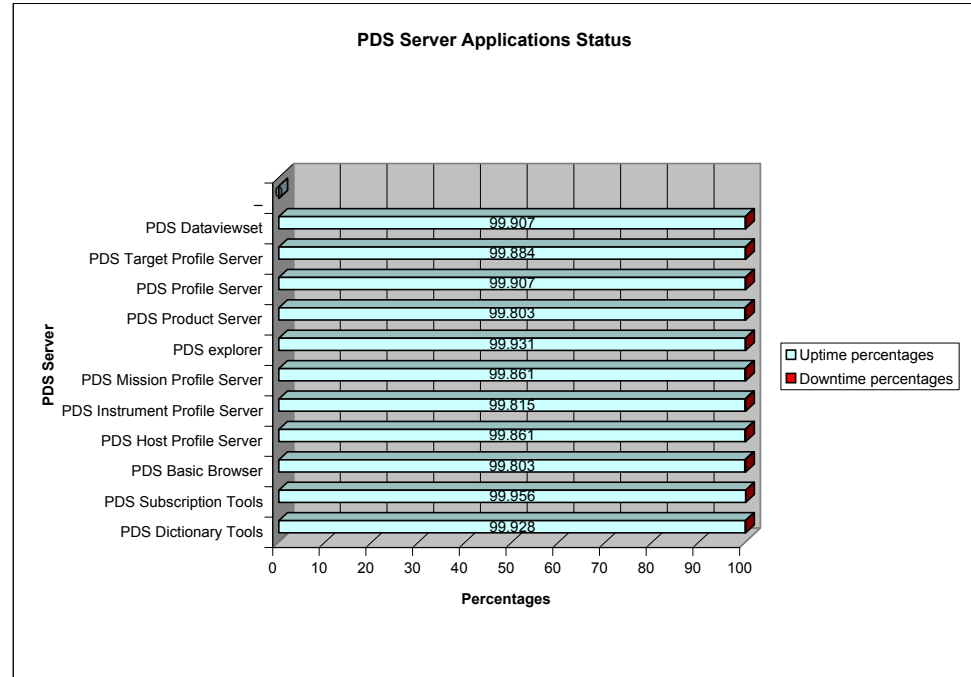

**Nov 06 PDS servers Application status report**

Day=30

	Uptime percentages	Downtime percentages
PDS Dictionary Tools	99.928	0.072
PDS Subscription Tools	99.956	0.044
PDS Basic Browser	99.803	0.197
PDS Host Profile Server	99.861	0.139
PDS Instrument Profile Server	99.815	0.185
PDS Mission Profile Server	99.861	0.139
PDS explorer	99.931	0.069
PDS Product Server	99.803	0.197
PDS Profile Server	99.907	0.093
PDS Target Profile Server	99.884	0.116
PDS Dataviewset	99.907	0.093
-	0	0

Notes: Due to the new profile servers released

**Nov 06 PDS servers status report**

	Uptime percentages	Downtime percentages
Starbrite (Webapps)	100	0
Starbeam (Webpage)	100	0
Starbase (Archive)	100	0
Starsyb (Database)	100	0
Mirbrite	100	0
Mirbpds	100	0