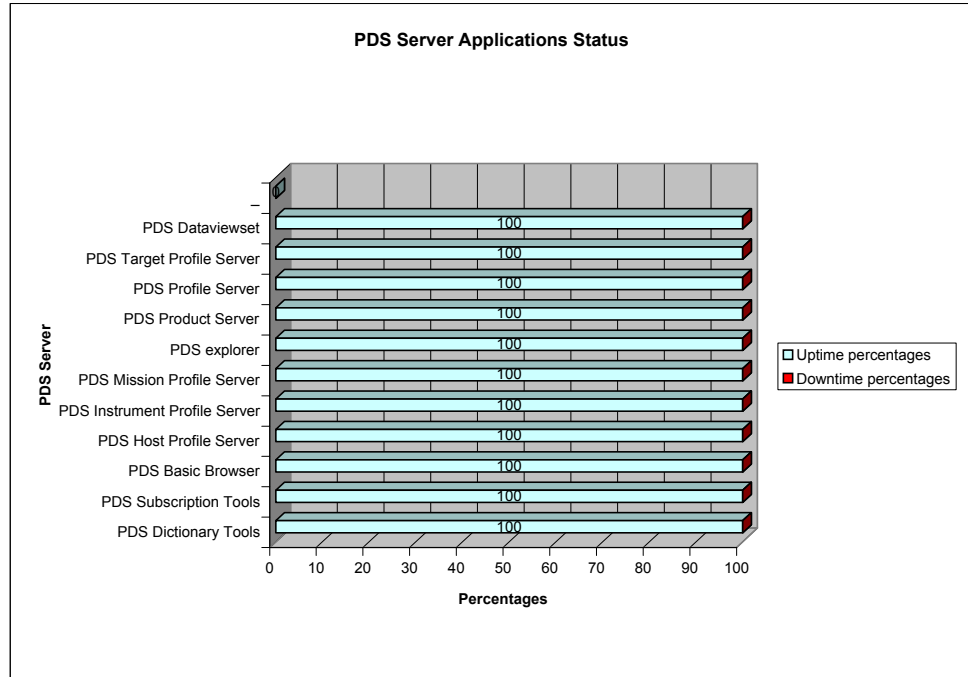

Oct 06 PDS servers Application status report

Day=31

	Uptime percentages	Downtime percentages
PDS Dictionary Tools	100	0
PDS Subscription Tools	100	0
PDS Basic Browser	100	0
PDS Host Profile Server	100	0
PDS Instrument Profile Server	100	0
PDS Mission Profile Server	100	0
PDS explorer	100	0
PDS Product Server	100	0
PDS Profile Server	100	0
PDS Target Profile Server	100	0
PDS Dataviewset	100	0
-	0	0