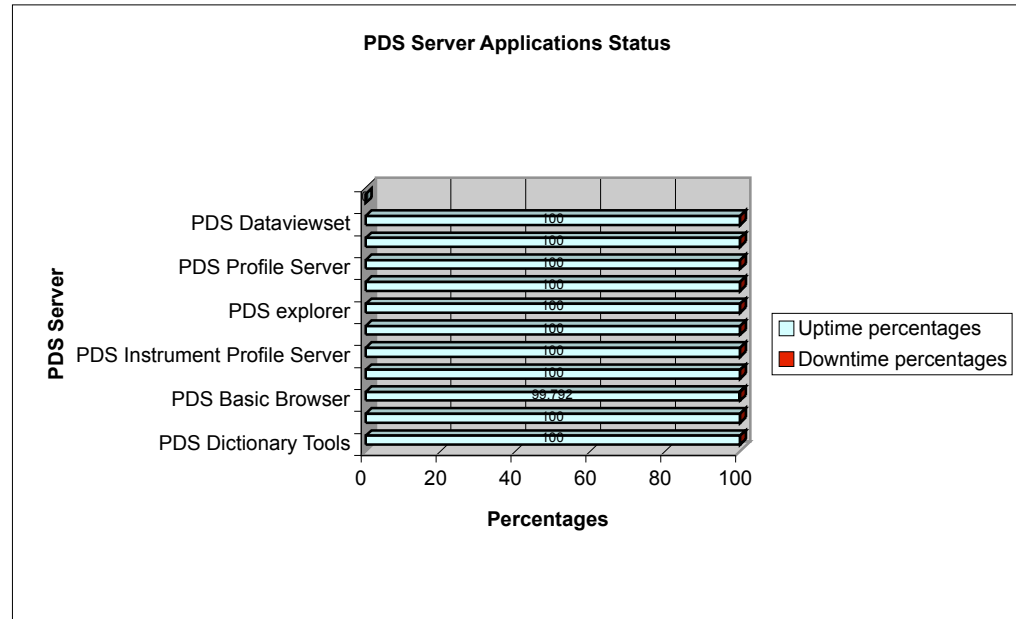

Sept 06 PDS servers Application status report

Day=30

	Uptime percentages	Downtime percentages
PDS Dictionary Tools	100	0
PDS Subscription Tools	100	0
PDS Basic Browser	99.792	0.208
PDS Host Profile Server	100	0
PDS Instrument Profile Server	100	0
PDS Mission Profile Server	100	0
PDS explorer	100	0
PDS Product Server	100	0
PDS Profile Server	100	0
PDS Target Profile Server	100	0
PDS Dataviewset	100	0
	0	0