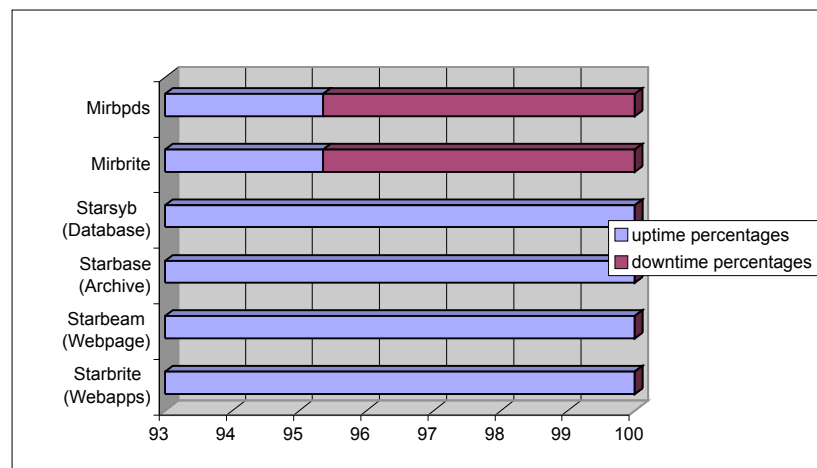

Aug 06 PDS servers status report

	Uptime percentages	Downtime percentages
Starbrite (Webapps)	100	0
Starbeam (Webpage)	100	0
Starbase (Archive)	100	0
Starsyb (Database)	100	0
Mirbrite	95.355	4.645
Mirbpds	95.356	4.644