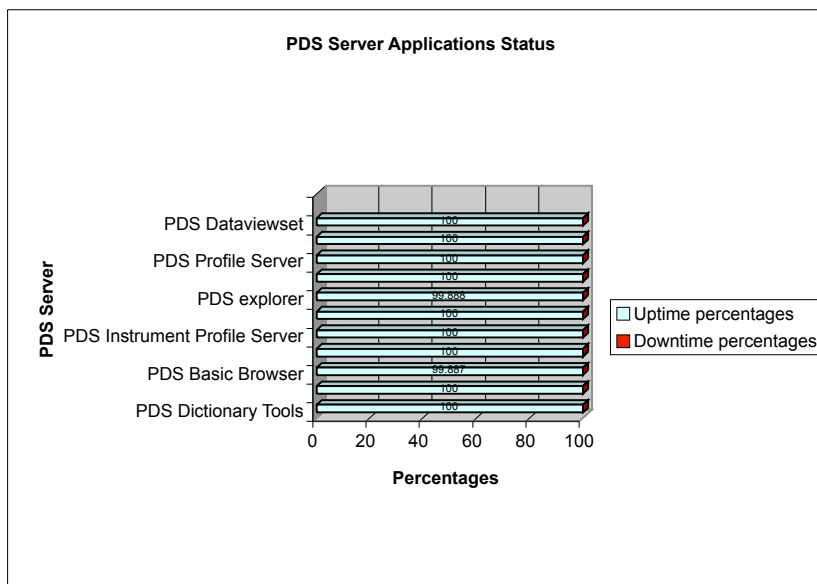

Aug 06 PDS servers Application status report

Day=31

	Uptime percentages	Downtime percentages
PDS Dictionary Tools	100	0
PDS Subscription Tools	100	0
PDS Basic Browser	99.887	0.113
PDS Host Profile Server	100	0
PDS Instrument Profile Server	100	0
PDS Mission Profile Server	100	0
PDS explorer	99.888	0.112
PDS Product Server	100	0
PDS Profile Server	100	0
PDS Target Profile Server	100	0
PDS Dataviewset	100	0

-