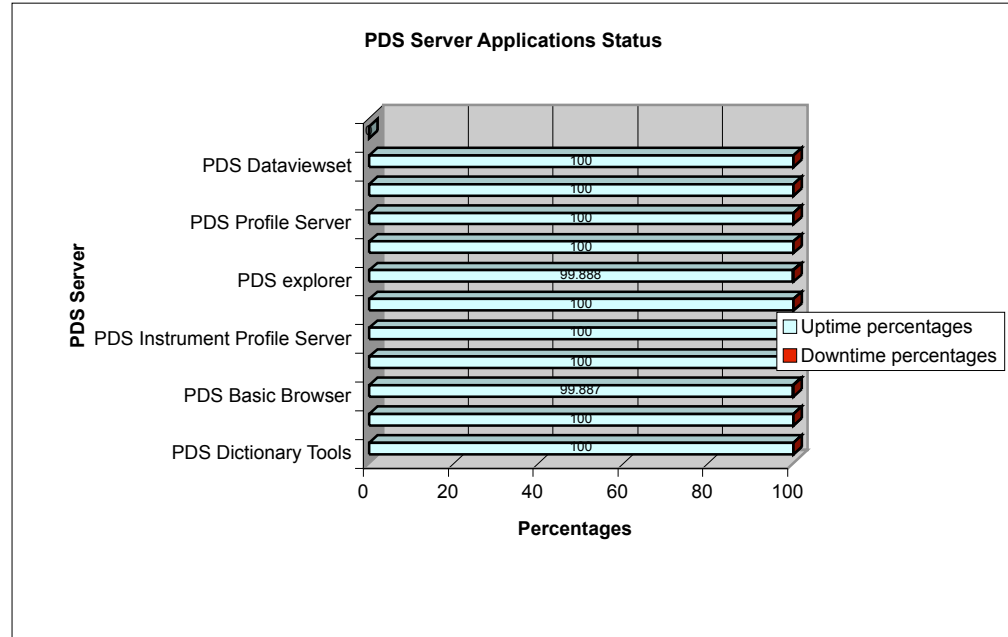

July 06 PDS servers Application status report

Day=25

	Uptime percentages	Downtime percentages
PDS Dictionary Tools	100	0
PDS Subscription Tools	100	0
PDS Basic Browser	99.887	0.113
PDS Host Profile Server	100	0
PDS Instrument Profile Server	100	0
PDS Mission Profile Server	100	0
PDS explorer	99.888	0.112
PDS Product Server	100	0
PDS Profile Server	100	0
PDS Target Profile Server	100	0
PDS Dataviewset	100	0
-	0	0