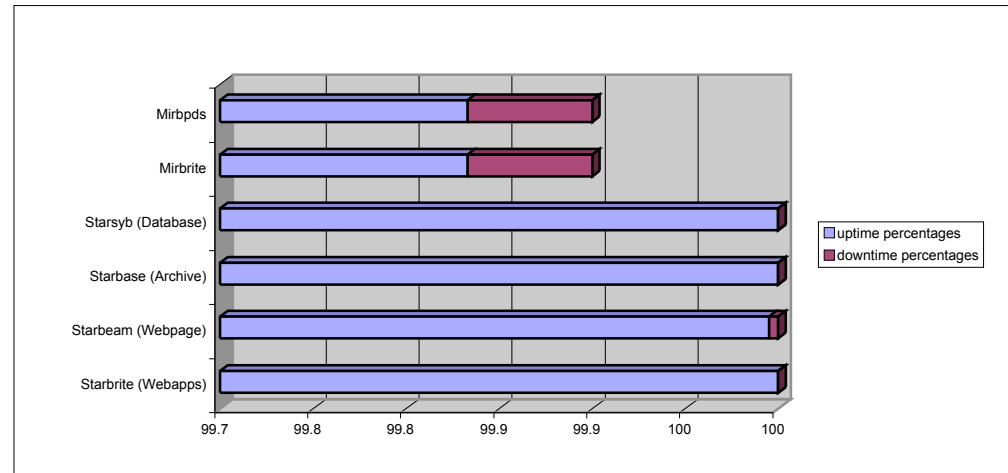

July 06 PDS servers status report

	Uptime percentages	Downtime percentages
Starbrite (Webapps)	100	0
Starbeam (Webpage)	99.995	0.005
Starbase (Archive)	100	0
Starsyb (Database)	100	0
Mirbrite	99.833	0.067
Mirbpds	99.833	0.067