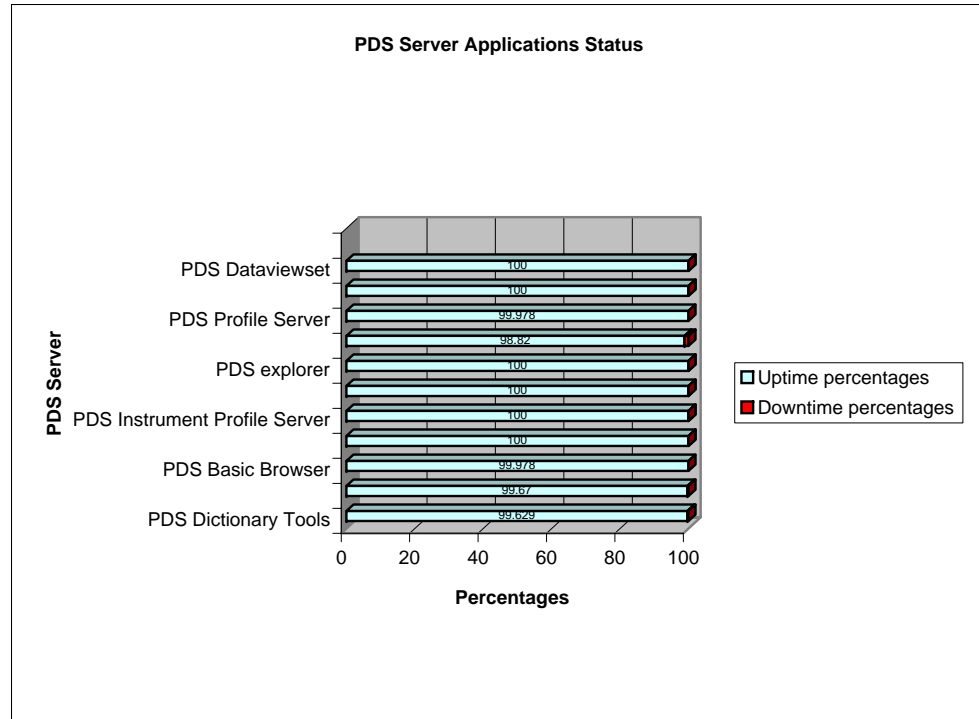

June 06 PDS servers Application status report

Day=31

	Uptime percentages	Downtime percentages
PDS Dictionary Tools	99.629	0.371
PDS Subscription Tools	99.67	0.33
PDS Basic Browser	99.978	0.022
PDS Host Profile Server	100	0
PDS Instrument Profile Server	100	0
PDS Mission Profile Server	100	0
PDS explorer	100	0
PDS Product Server	98.82	1.18
PDS Profile Server	99.978	0.022
PDS Target Profile Server	100	0
PDS Dataviewset	100	0

-