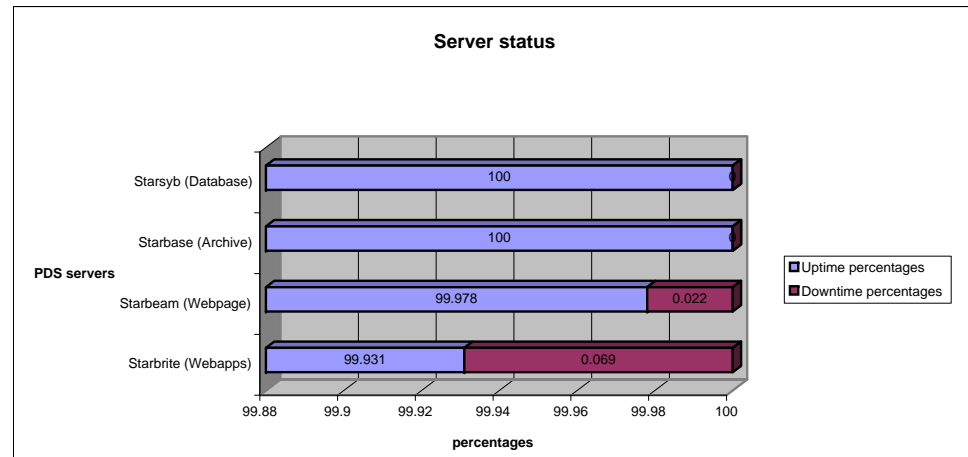

June 06 PDS servers status report

	Uptime percentages	Downtime percentages
Starbrite (Webapps)	99.931	0.069
Starbeam (Webpage)	99.978	0.022
Starbase (Archive)	100	0
Starsyb (Database)	100	0