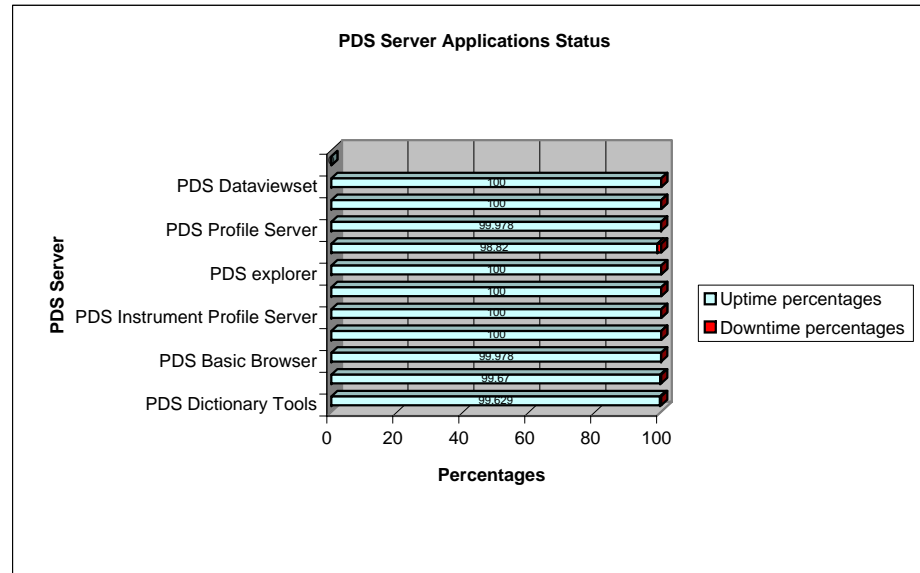

May 06 PDS servers Application status report

Day=31

	Uptime percentages	Downtime percentages
PDS Dictionary Tools	99.629	0.371
PDS Subscription Tools	99.67	0.33
PDS Basic Browser	99.978	0.022
PDS Host Profile Server	100	0
PDS Instrument Profile Server	100	0
PDS Mission Profile Server	100	0
PDS explorer	100	0
PDS Product Server	98.82	1.18
PDS Profile Server	99.978	0.022
PDS Target Profile Server	100	0
PDS Dataviewset	100	0
	0	0

May 06 PDS servers status report

	Uptime percentages	Downtime percentages
Starbrite (Webapps)	99.931	0.069
Starbeam (Webpage)	99.978	0.022
Starbase (Archive)	100	0
Starsyb (Database)	100	0

*****Power failure occurred in Pasadena area causing extra downtime percentages.