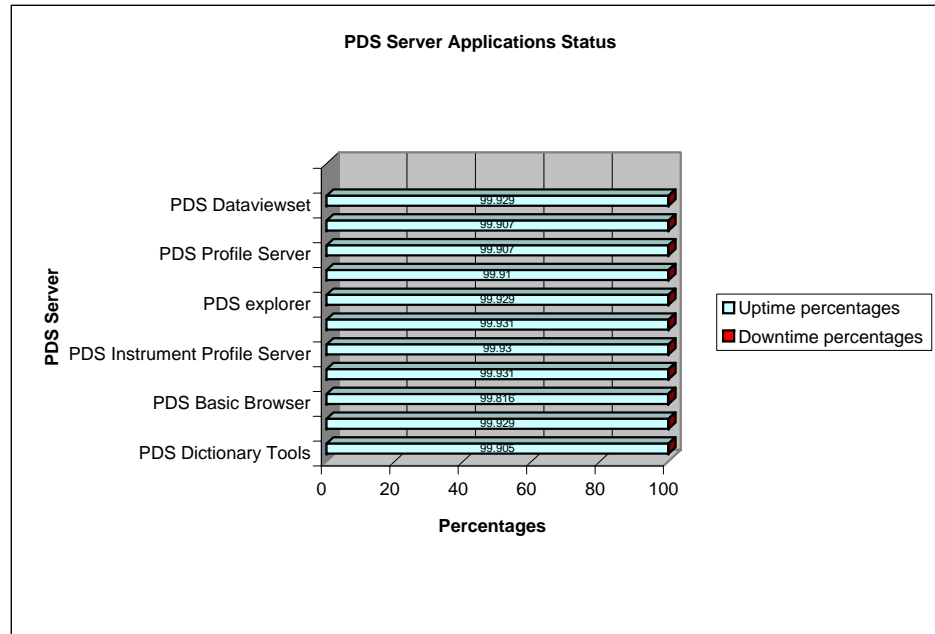

**April 06 PDS servers Application status report**

Day=30

	Uptime percentages	Downtime percentages
PDS Dictionary Tools	99.905	0.095
PDS Subscription Tools	99.929	0.071
PDS Basic Browser	99.816	0.184
PDS Host Profile Server	99.931	0.069
PDS Instrument Profile Server	99.93	0.07
PDS Mission Profile Server	99.931	0.069
PDS explorer	99.929	0.071
PDS Product Server	99.91	0.09
PDS Profile Server	99.907	0.093
PDS Target Profile Server	99.907	0.093
PDS Dataviewset	99.929	0.071

**April 06 PDS servers status report**

	Uptime percent	Downtime percentages
Starbrite (Webapps)	99.931	0.069
Starbeam (Webpage)	99.931	0.069
Starbase (Archive)	99.816	0.184
Starsyb (Database)	99.931	0.069

\*\*\*\*\*Power failure occurred in Pasadena area causing extra downtime percentages.