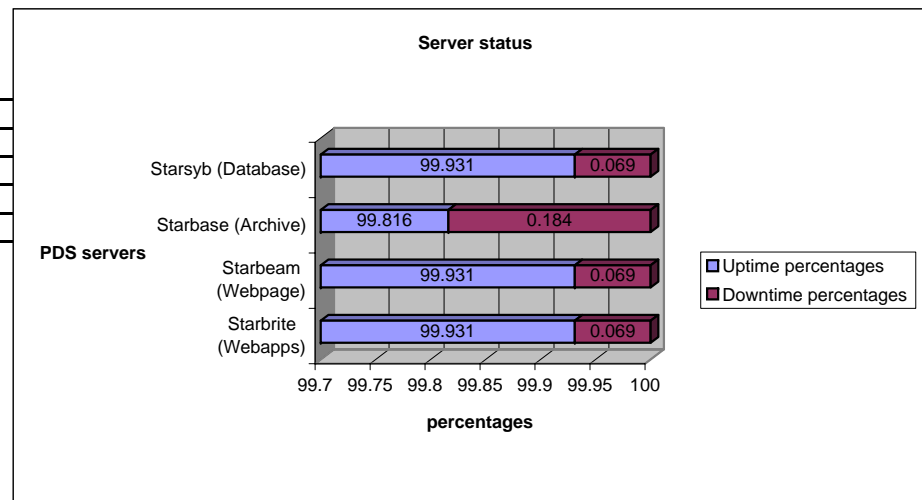

April 06 PDS servers status report

	Uptime percent	Downtime percentages
Starbrite (Webapps)	99.931	0.069
Starbeam (Webpage)	99.931	0.069
Starbase (Archive)	99.816	0.184
Starsyb (Database)	99.931	0.069