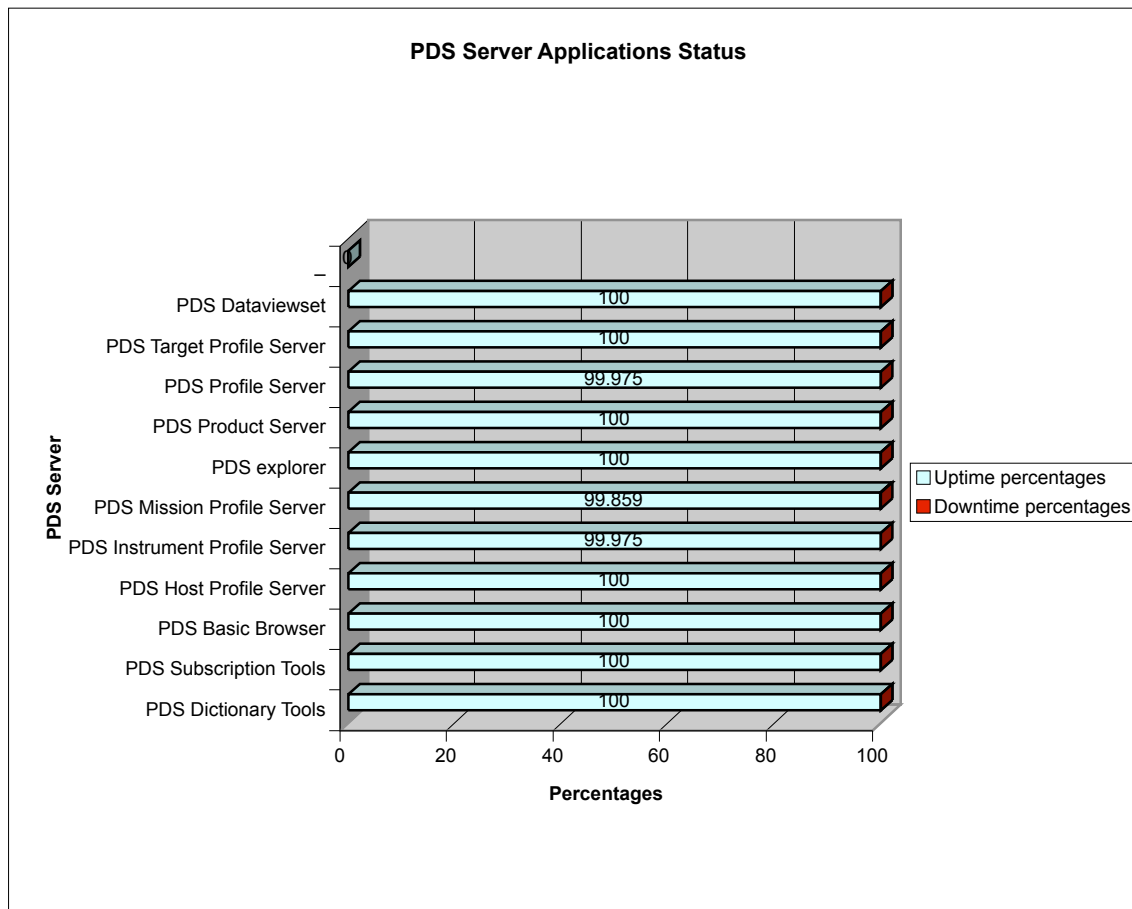

March 06 PDS servers Application status report

Day=31

	Uptime percentages	Downtime percentages
PDS Dictionary Tools	100	0
PDS Subscription Tools	100	0
PDS Basic Browser	100	0
PDS Host Profile Server	100	0
PDS Instrument Profile Server	99.975	0.025
PDS Mission Profile Server	99.859	0.141
PDS explorer	100	0
PDS Product Server	100	0
PDS Profile Server	99.975	0.025
PDS Target Profile Server	100	0
PDS Dataviewset	100	0
-	0	0