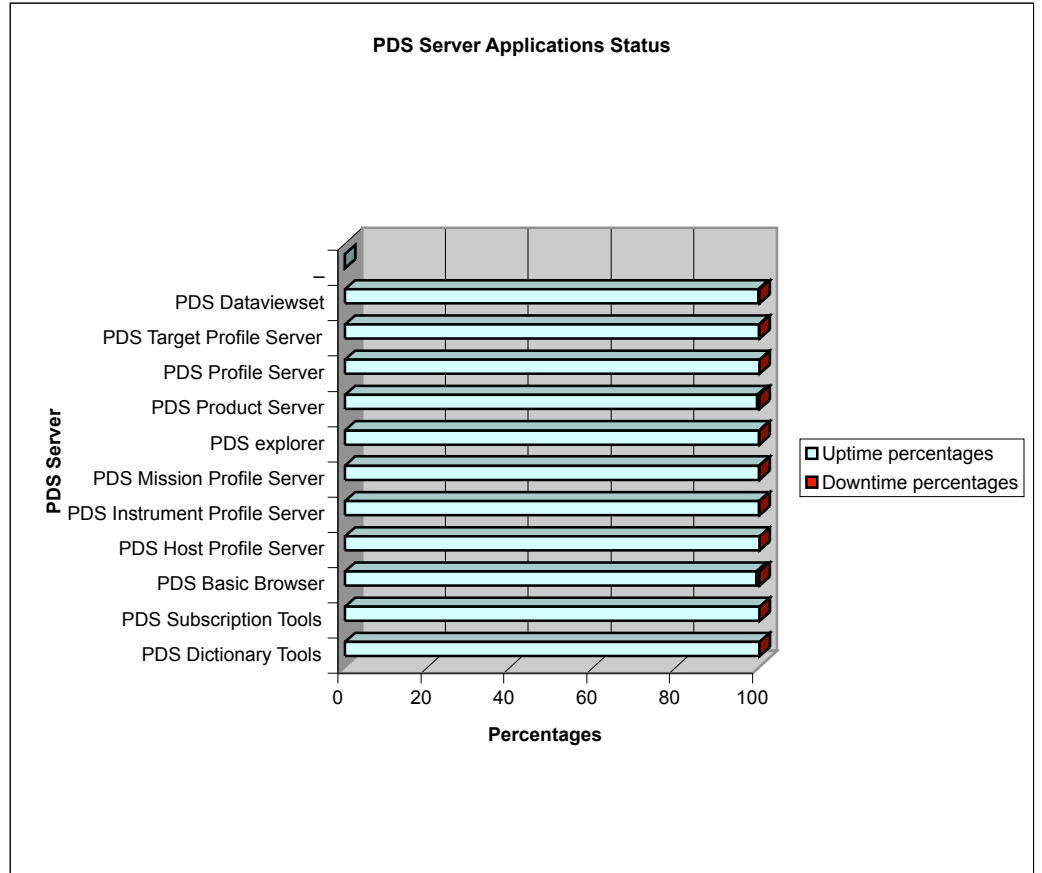

report

Day=28

	Uptime percentages	Downtime percentages
PDS Dictionary Tools	100	0
PDS Subscription Tools	100	0
PDS Basic Browser	99.215	0.785
PDS Host Profile Server	99.918	0.082
PDS Instrument Profile Server	99.883	0.117
PDS Mission Profile Server	99.883	0.117
PDS explorer	99.874	0.126
PDS Product Server	99.425	0.575
PDS Profile Server	99.918	0.082
PDS Target Profile Server	99.751	0.249
PDS Dataviewset	99.59	0.41
	0	0