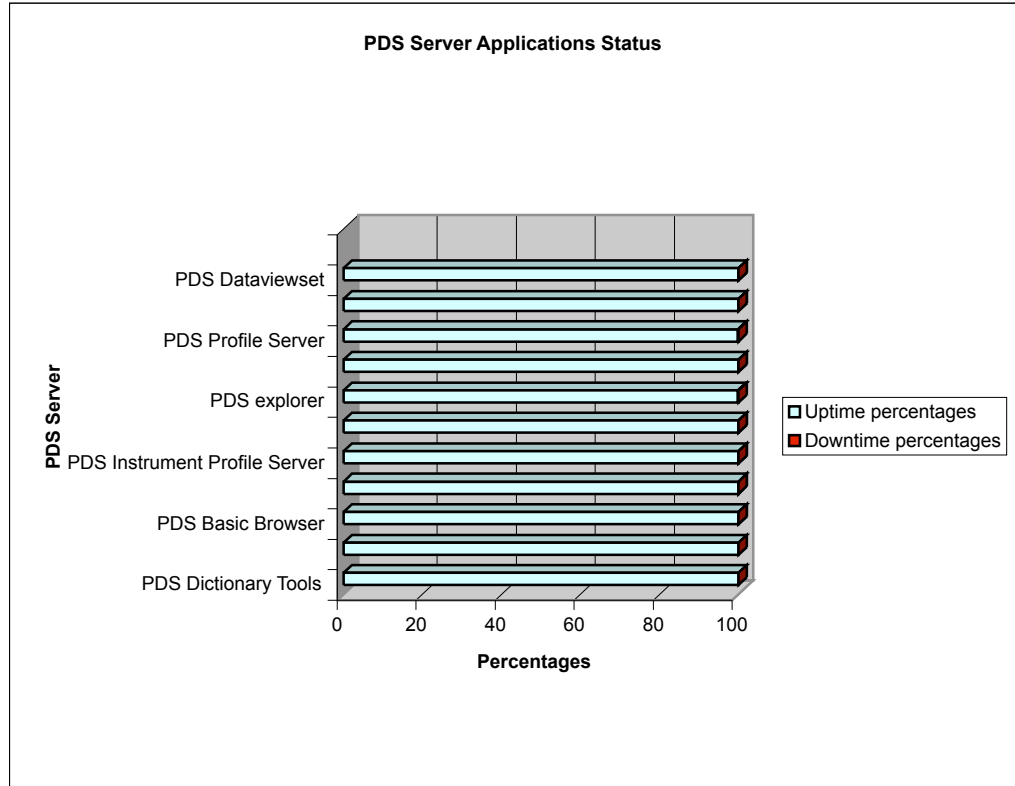

**January PDS servers Application status report**

Day=31

	Uptime percentages	Downtime percentages
PDS Dictionary Tools	99.978	0.022
PDS Subscription Tools	99.956	0.044
PDS Basic Browser	100	0
PDS Host Profile Server	100	0
PDS Instrument Profile Server	100	0
PDS Mission Profile Server	100	0
PDS explorer	99.867	0.133
PDS Product Server	100	0
PDS Profile Server	99.887	0.113
PDS Target Profile Server	100	0
PDS Dataviewset	100	0

-

**January PDS servers status report**

	Uptime percentages	Downtime percentages
Starbrite (Webapps)	100	0
Starbeam (Webpage)	99.986	0
Starbase (Archive)	99.995	0
Starsyb (Database)	100	0

**Reminder: Starbeam and Starbase had an upgrade to load balance systems**