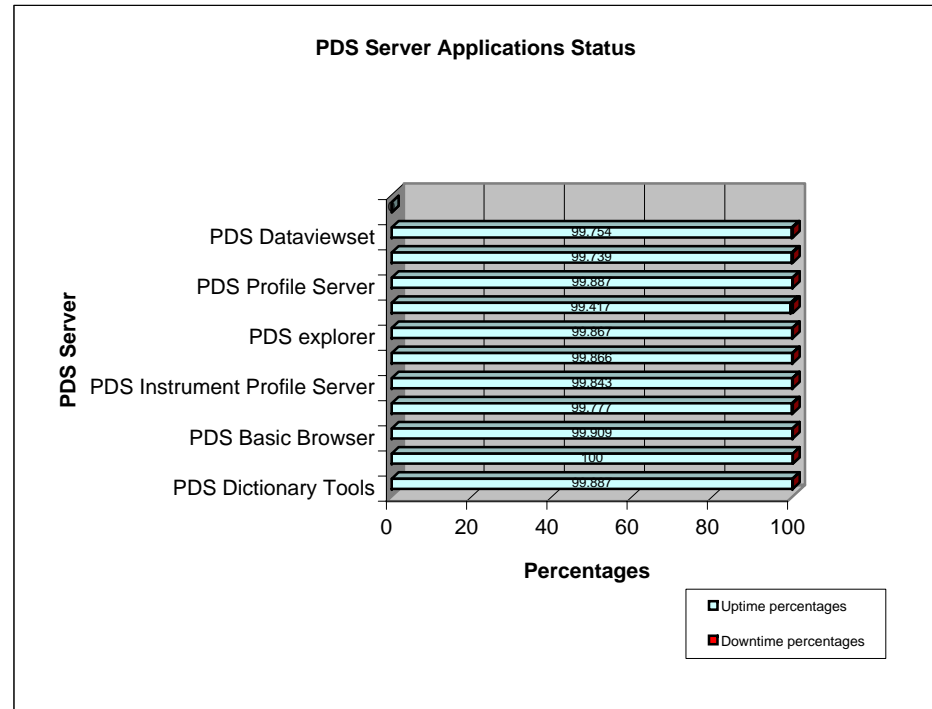

## December PDS servers Application status report

Day=31

	Uptime percentages	Downtime percentages
PDS Dictionary Tools	99.887	0.113
PDS Subscription Tools	100	0
PDS Basic Browser	99.909	0.091
PDS Host Profile Server	99.777	0.223
PDS Instrument Profile Server	99.843	0.157
PDS Mission Profile Server	99.866	0.134
PDS explorer	99.867	0.133
PDS Product Server	99.417	0.583
PDS Profile Server	99.887	0.113
PDS Target Profile Server	99.739	0.261
PDS Dataviewset	99.754	0.246
-	0	0