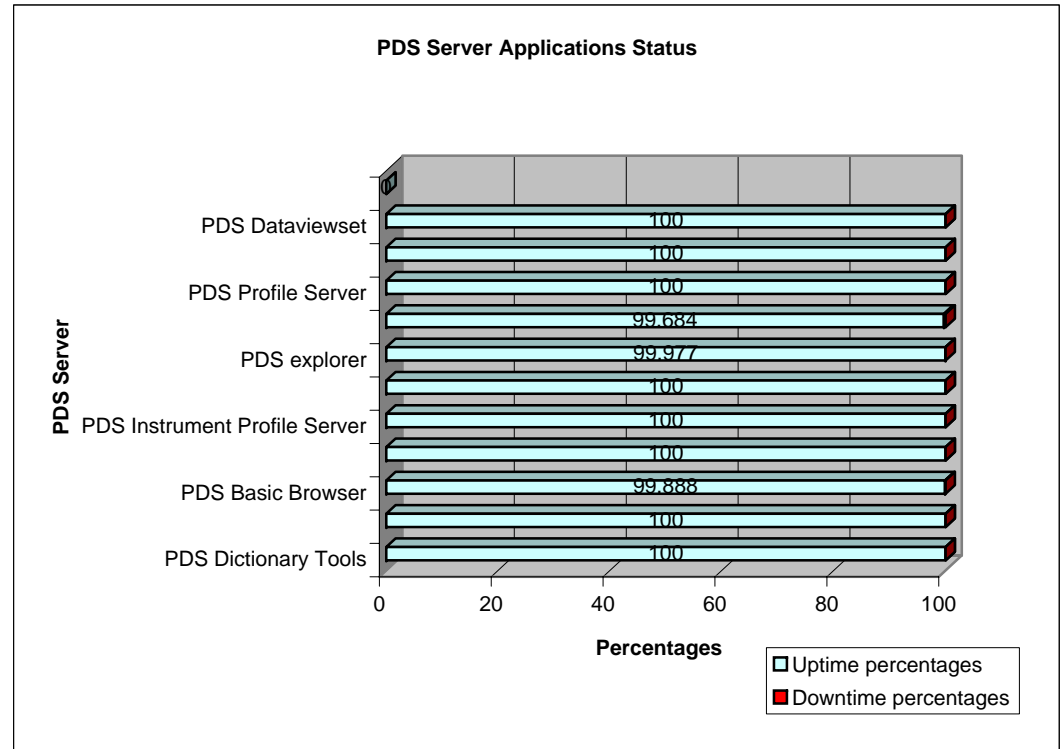

November PDS Application status report

Day=30

	Uptime percentages	Downtime percentages
PDS Dictionary Tools	100	0
PDS Subscription Tools	100	0
PDS Basic Browser	99.888	0.112
PDS Host Profile Server	100	0
PDS Instrument Profile Server	100	0
PDS Mission Profile Server	100	0
PDS explorer	99.977	0.023
PDS Product Server	99.684	0.316
PDS Profile Server	100	0
PDS Target Profile Server	100	0
PDS Dataviewset	100	0
-	0	0