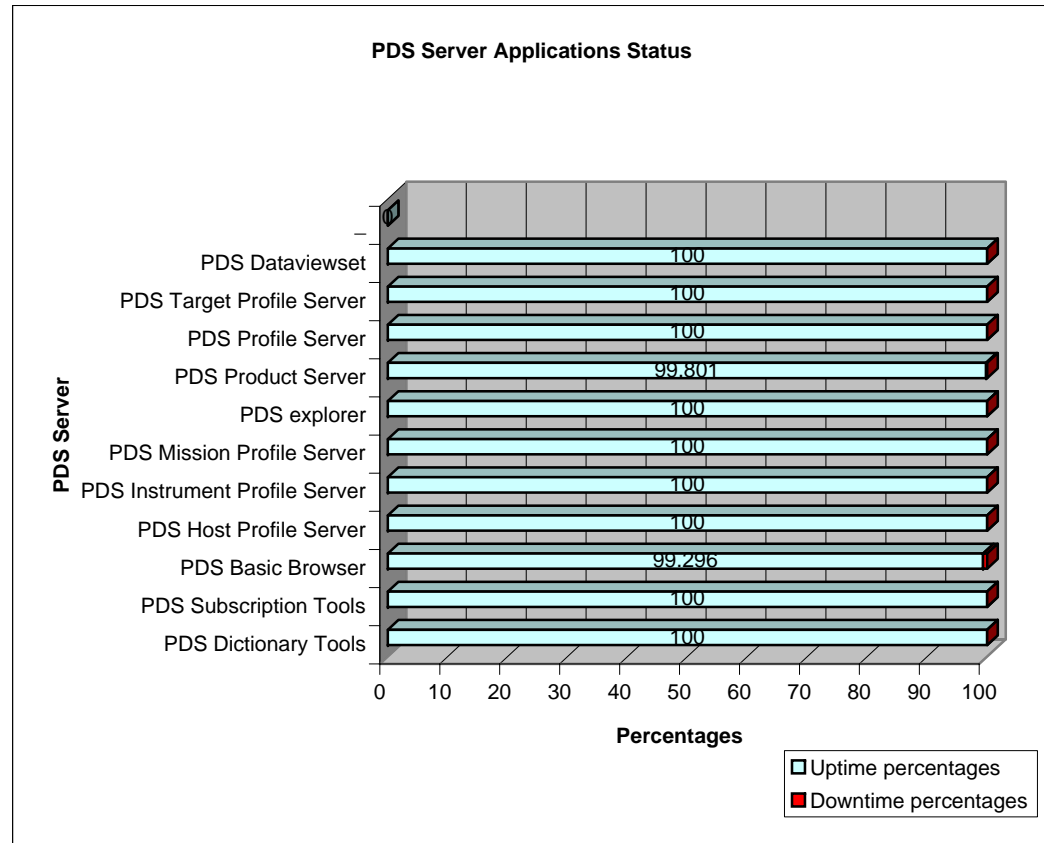

October PDS servers Application status report

Day=31

	Uptime percentages	Downtime percentages
PDS Dictionary Tools	100	0
PDS Subscription Tools	100	0
PDS Basic Browser	99.296	0.704
PDS Host Profile Server	100	0
PDS Instrument Profile Server	100	0
PDS Mission Profile Server	100	0
PDS explorer	100	0
PDS Product Server	99.801	0.199
PDS Profile Server	100	0
PDS Target Profile Server	100	0
PDS Dataviewset	100	0
-	0	0